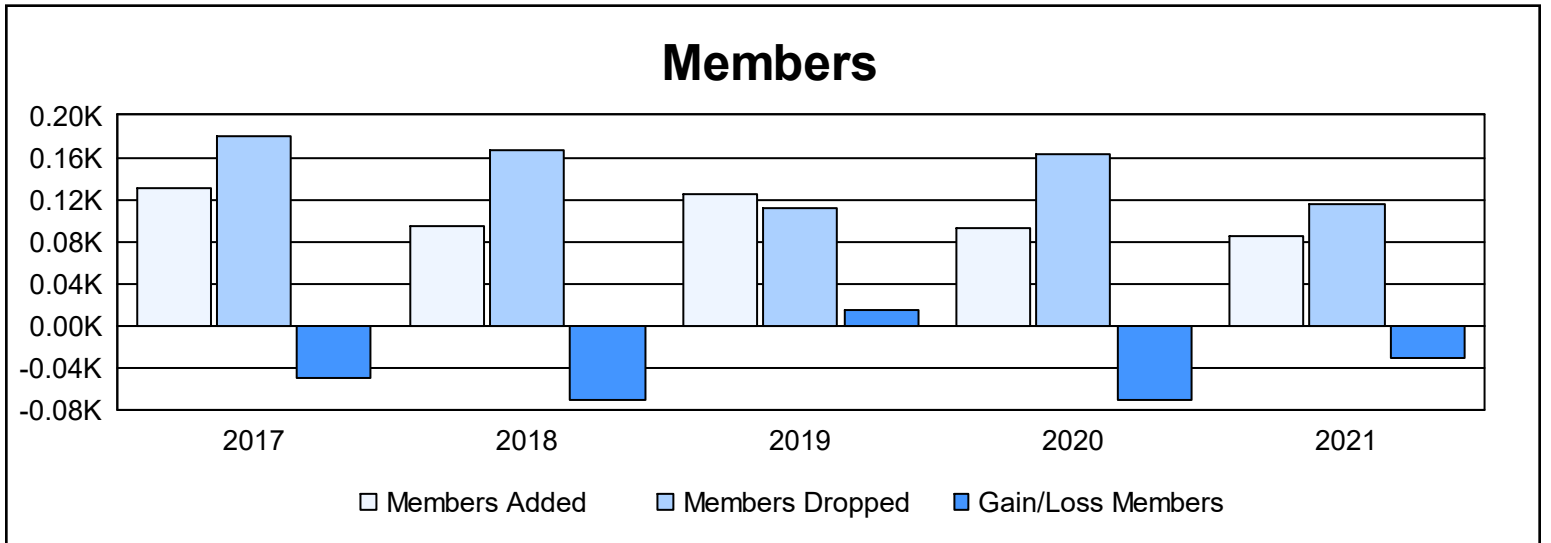

Year	New Clubs	Dropped Clubs	Gain/ Loss Clubs	New Members	Charter Members	Reinstate Members	Transfer Members	Total Member Added	Total Members Dropped	Gain/ Loss Members
2016-2017	0	2	-2	124	0	2	5	131	180	-49
2017-2018	0	2	-2	84	0	8	3	95	166	-71
2018-2019	0	0	0	117	0	3	5	125	111	14
2019-2020	0	2	-2	61	1	14	16	92	163	-71
2020-2021	1	1	0	46	27	8	4	85	115	-30
Average	0	1	-1	86	6	7	7	106	147	-41

Membership Composition June 2021 Cumulative

Gender Composition June 2021 Cumulative