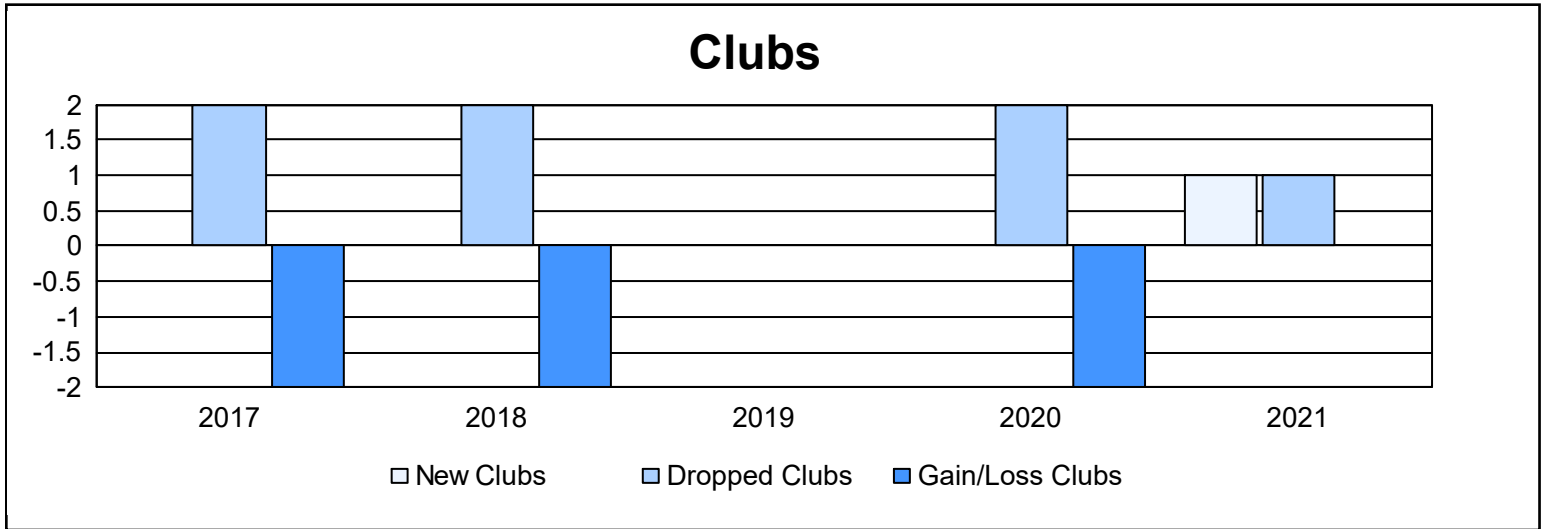

Year	New Clubs	Dropped Clubs	Gain/ Loss Clubs	New Members	Charter Members	Reinstate Members	Transfer Members	Total Member Added	Total Members Dropped	Gain/ Loss Members
2016-2017	0	2	-2	124	0	2	5	131	180	-49
2017-2018	0	2	-2	84	0	8	3	95	166	-71
2018-2019	0	0	0	117	0	3	5	125	111	14
2019-2020	0	2	-2	61	1	14	16	92	163	-71
2020-2021	1	1	0	46	27	8	4	85	115	-30
Average	0	1	-1	86	6	7	7	106	147	-41

Membership Composition June 2021 Cumulative

Gender Composition June 2021 Cumulative